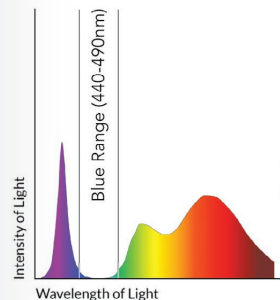

OUTPUT RANGE 550 lumen

BEAM ANGLE Omnidirectional

COLOR METRICS CCT: 2700K
Color Rendering
CIE Metrics: CRI 80, R9 90

APPLICATION Incandescent replacement for indoor and outdoor applications

zero blue

dimmable

damp rated

ZEROBLUE WITH 100% VISUAL APPEAL

STANDARD LED – large blue peak

Faded colors and whites

SLEEP LED – reduced blue, unnatural yellow

Unnatural yellow tint

SORAA ZEROBLUE LED – soft white light with no blue