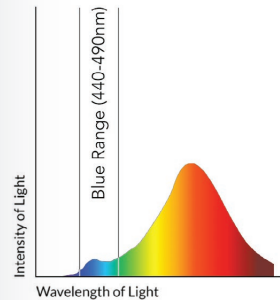

OUTPUT RANGE 550 lumen

BEAM ANGLE Omnidirectional

COLOR METRICS CCT: 2700K
Color Rendering
CIE Metrics: CRI 80, R9 90

APPLICATION Incandescent replacement for indoor and outdoor applications

zero blue

dimmable

damp rated

ZEROBLUE WITH 100% VISUAL APPEAL

STANDARD LED – large blue peak

Faded colors and whites

SLEEP LED – reduced blue, unnatural yellow

Unnatural yellow tint

SORAA ZEROBLUE LED – soft white light with no blue