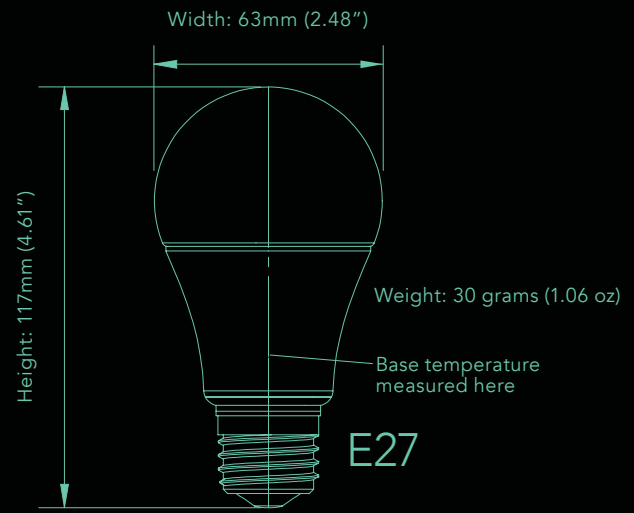

SPECTRAL POWER DISTRIBUTION

Model Number	Product Code	CCT (K)	Total Flux (Lm)	Beam Angle (°)	Halogen Equiv (W)**	Efficacy (Lm/W)	CRI/R9	White Point (McA)
HEALTHY SERIES								
SH-A60E27-11-27-01-X2-S3	04476	2700	550	OMNI	40	52	80/90	3