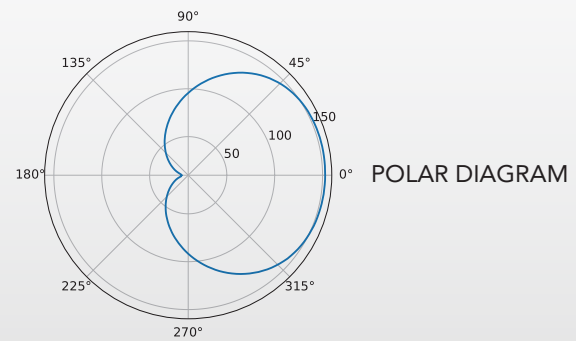

SPECTRAL POWER DISTRIBUTION

Model Number	Product Code	CCT (K)	Total Flux (Lm)	Beam Angle (°)	Halogen Equiv (W)**	Efficacy (Lm/W)	CRI/R9	White Point (McA)
HEALTHY SERIES								
SH-A60E27-11-27-01-X2-S3	04476	2700	550	OMNI	40	52	80/90	3