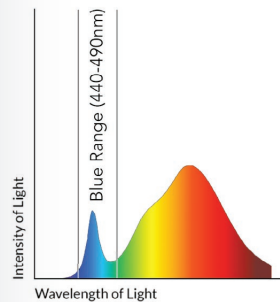

OUTPUT RANGE 550 lumen

BEAM ANGLE Omnidirectional

COLOR METRICS CCT: 2700K
Color Rendering
CIE Metrics: CRI 80, R9 90

APPLICATION Incandescent replacement for indoor and outdoor applications

zero blue

dimmable

damp rated

ZEROBLUE WITH 100% VISUAL APPEAL

STANDARD LED – large blue peak

Faded colors and whites

SLEEP LED – reduced blue, unnatural yellow

Unnatural yellow tint

SORAA ZEROBLUE LED – soft white light with no blue