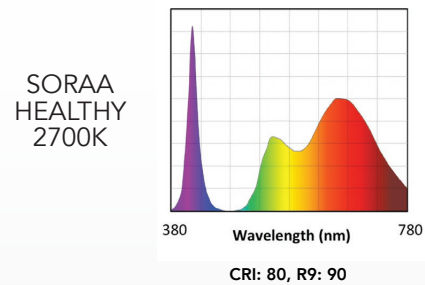

SPECTRAL POWER DISTRIBUTION

Model Number	Product Code	CCT (K)	Total Flux (Lm)	Beam Angle (°)	Halogen Equiv (W)**	Efficacy (Lm/W)	CRI/R9	White Point (McA)
HEALTHY SERIES								
SH-A60E27-11-27-01-X2-S3	04476	2700	550	OMNI	40	52	80/90	3