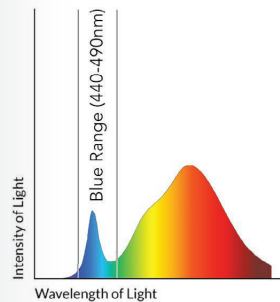

**A19 E26 11W LED**

HIGH COLOR QUALITY, ENCLOSED FIXTURE COMPATIBLE LED LAMP FOR USE IN A60 COMPATIBLE FIXTURES AND OTHER INDOOR AND OUTDOOR APPLICATIONS

OUTPUT RANGE	550 lumen
BEAM ANGLE	Omnidirectional
COLOR METRICS	CCT: 2700K Color Rendering CIE Metrics: CRI 80, R9 90
APPLICATION	Incandescent replacement for indoor and outdoor applications

**ZEROBLUE WITH 100% VISUAL APPEAL**

**STANDARD LED – large blue peak**

Faded colors and whites

**SLEEP LED – reduced blue, unnatural yellow**

Unnatural yellow tint

**SORAA ZEROBLUE LED – soft white light with no blue**