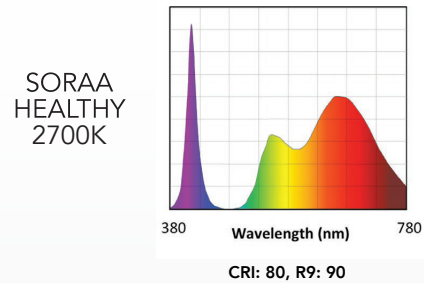

## CERTIFICATIONS

UL/CUL  
 FCC Title 47 Part 15B  
 RoHS

SPECTRAL POWER DISTRIBUTION

Model Number	Product Code	CCT (K)	Total Flux (Lm)	Beam Angle (°)	Halogen Equiv (W)**	Efficacy (Lm/W)	CRI/R9	White Point (McA)
<b>HEALTHY SERIES</b>								
SH-A19-11-27-01	04476	2700	550	OMNI	40	52	80/90	3