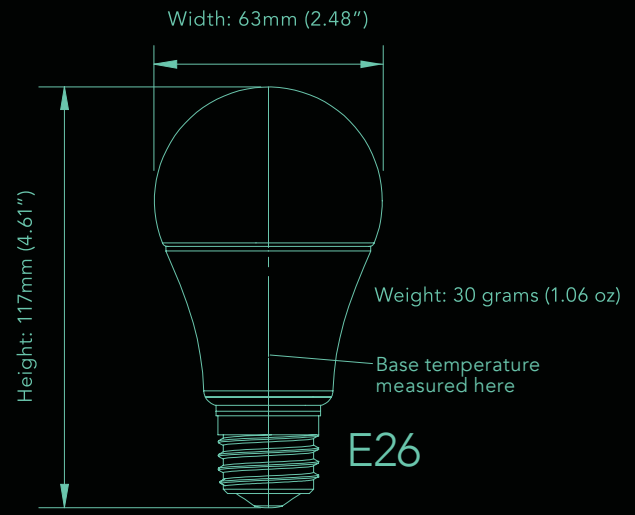

COMING SOON

SORAA healthy™

LIFETIME AND WARRANTY

Rated lifetime to L70: 25,000 hours
Warranty: 3 years or 25,000 hours whichever comes first
Detailed warranty information available at:
soraa.com/resources/legal

LOCATION RATING

Suitable for damp locations
Not rated for use in wet locations, should not be exposed to liquid water (including condensation).

OPERATING TEMPERATURE

Minimum: -40° C (ambient)
Typical: 105° C - 110° C (lamp base)
Maximum: 115° C (lamp base)

ELECTRICAL SPECIFICATIONS

Wattage: 11W
Voltage: 230V +/- 12V
Frequency: 50/60 Hz
Power Factor: 0.95
Dimmability: <20%
Flicker Index: <0.08
Percent Flicker: <30%

CERTIFICATIONS

UL/CUL
FCC Title 47 Part 15B
RoHS