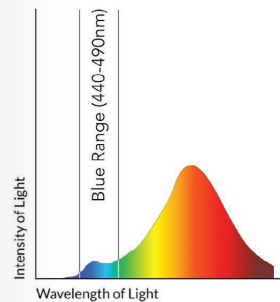

**A19 E26 11W LED**

HIGH COLOR QUALITY, ENCLOSED FIXTURE COMPATIBLE LED LAMP FOR USE IN A60 COMPATIBLE FIXTURES AND OTHER INDOOR AND OUTDOOR APPLICATIONS

OUTPUT RANGE	550 lumen
BEAM ANGLE	Omnidirectional
COLOR METRICS	CCT: 2700K Color Rendering CIE Metrics: CRI 80, R9 90
APPLICATION	Incandescent replacement for indoor and outdoor applications

**ZEROBLUE WITH 100% VISUAL APPEAL**

**STANDARD LED – large blue peak**

Faded colors and whites

**SLEEP LED – reduced blue, unnatural yellow**

Unnatural yellow tint

**SORAA ZEROBLUE LED – soft white light with no blue**