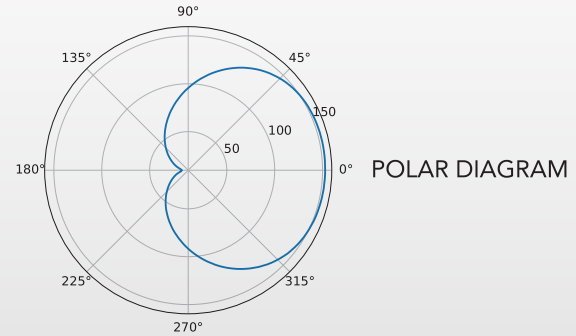

## CERTIFICATIONS

UL/CUL  
 FCC Title 47 Part 15B  
 RoHS

SPECTRAL POWER DISTRIBUTION

Model Number	Product Code	CCT (K)	Total Flux (Lm)	Beam Angle (°)	Halogen Equiv (W)**	Efficacy (Lm/W)	CRI/R9	White Point (McA)
<b>HEALTHY SERIES</b>								
SH-A19-11-27-01	04476	2700	550	OMNI	40	52	80/90	3